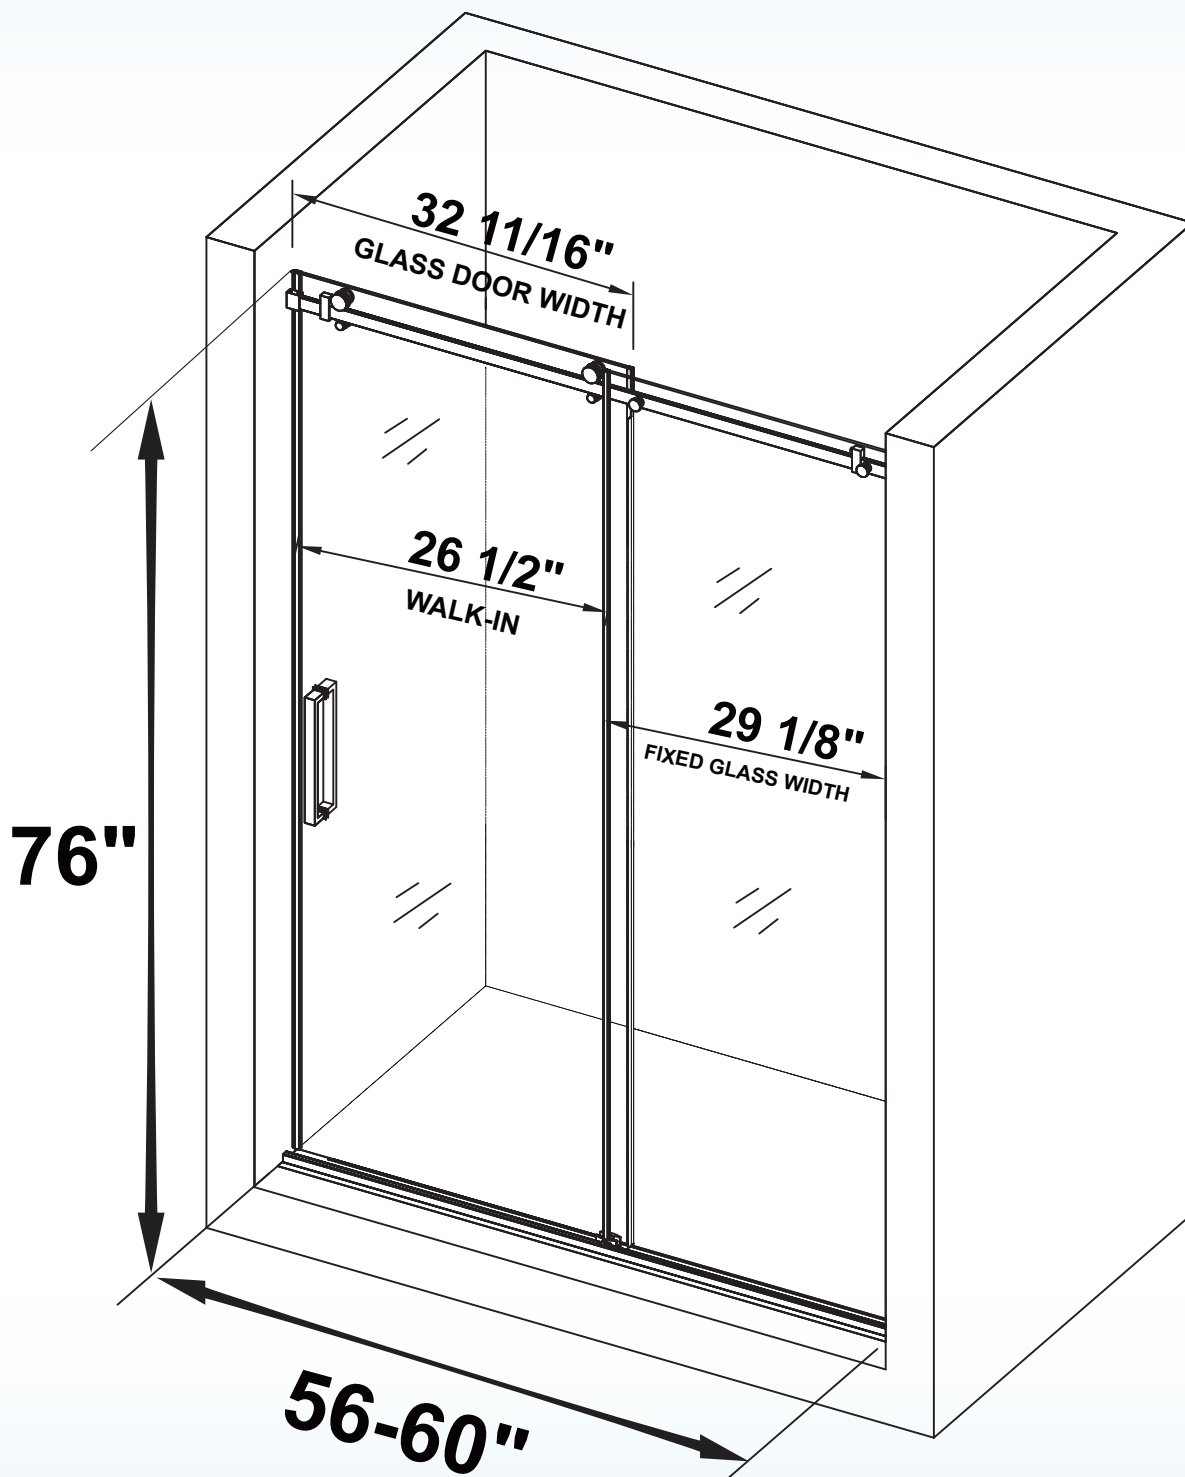

WOODBIDGE[®]

MSDF6076

Heavy Glass Frameless Sliding Shower Door

IMPORTANT INFORMATION

- Specifications & Configurations are subject to change without notice
- Please note that installer(s) must be certify or warranty will be voided.
- Pls measure shower door on-site before installation
- Measurements herein supersede all others published prior to publication date shown below