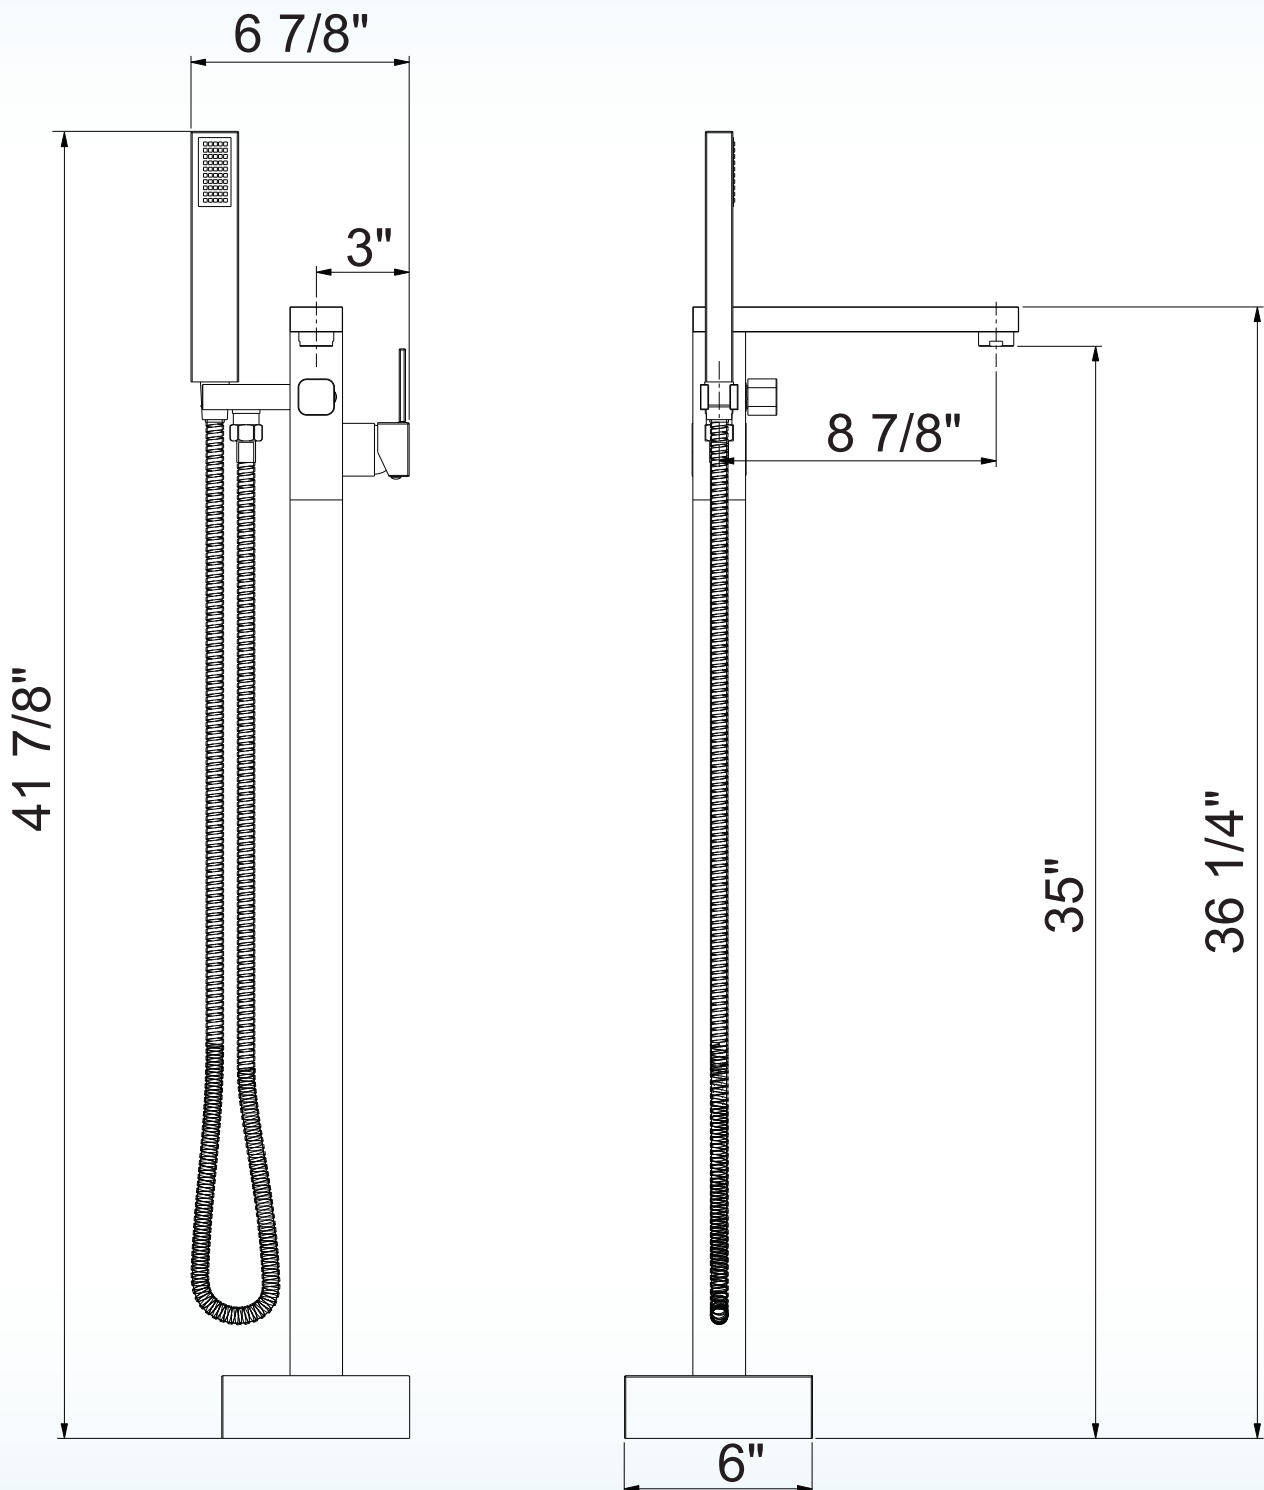

WOODBIDGE®

F0003BN F0004CH
F0008BG F0009BL

ATTENTION! Dimensions may vary by up to 3/8". It is highly recommended to pull all dimensions of actual model for installation and measuring purposes.

ATTENTION! Measurements in inches are rounded to the nearest 1/8".