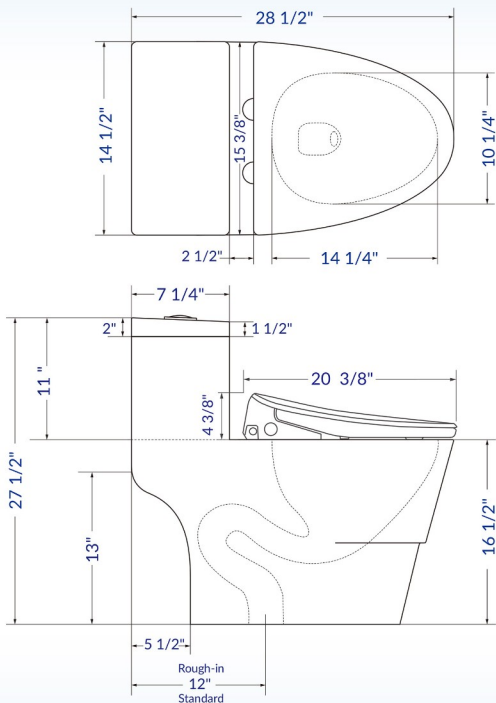

WOODBIDGE®

IMPORTANT INFORMATION

- Measurements are +3/8" and subject to change without notice
- Specifications & Configurations are subject to change without notice
- Pls measure toilet on-site before installation
- Please note that installer(s) must certify or warranty will be voided.
- Measurements herein supersede all others published prior to publication date shown below