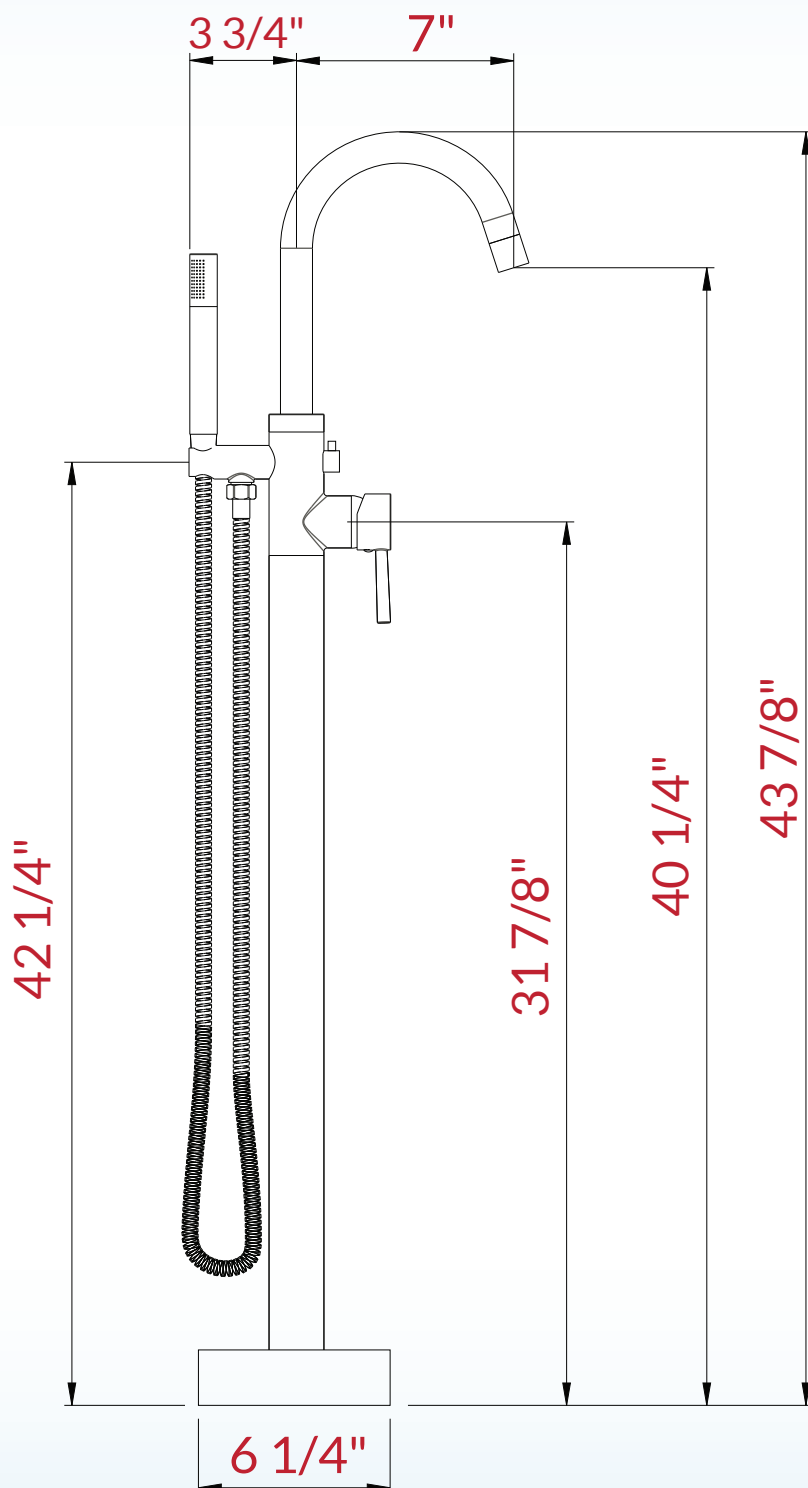

WOODBIDGE®

ATTENTION! Dimensions may vary by up to 3/8". It is highly recommended to pull all dimensions of actual model for installation and measuring purposes.

ATTENTION! Measurements in inches are rounded to the nearest 1/8".