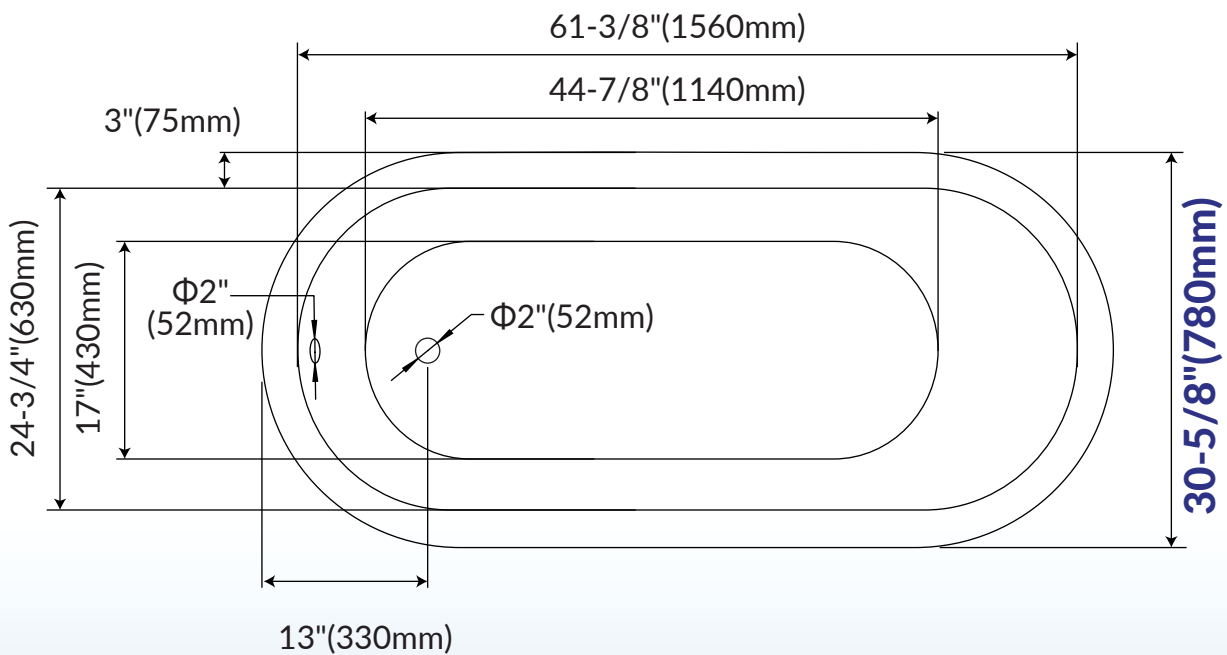

WOODBIDGE®

IMPORTANT INFORMATION

- Measurements are $\pm 1/2"$ and subject to change without notice
- Specifications & Configurations are subject to change without notice
- Please measure tub on-site before installation

- Measurements herein supersede all others published prior to publication date shown below
- Before ordering or installing, please consider future access to equipment