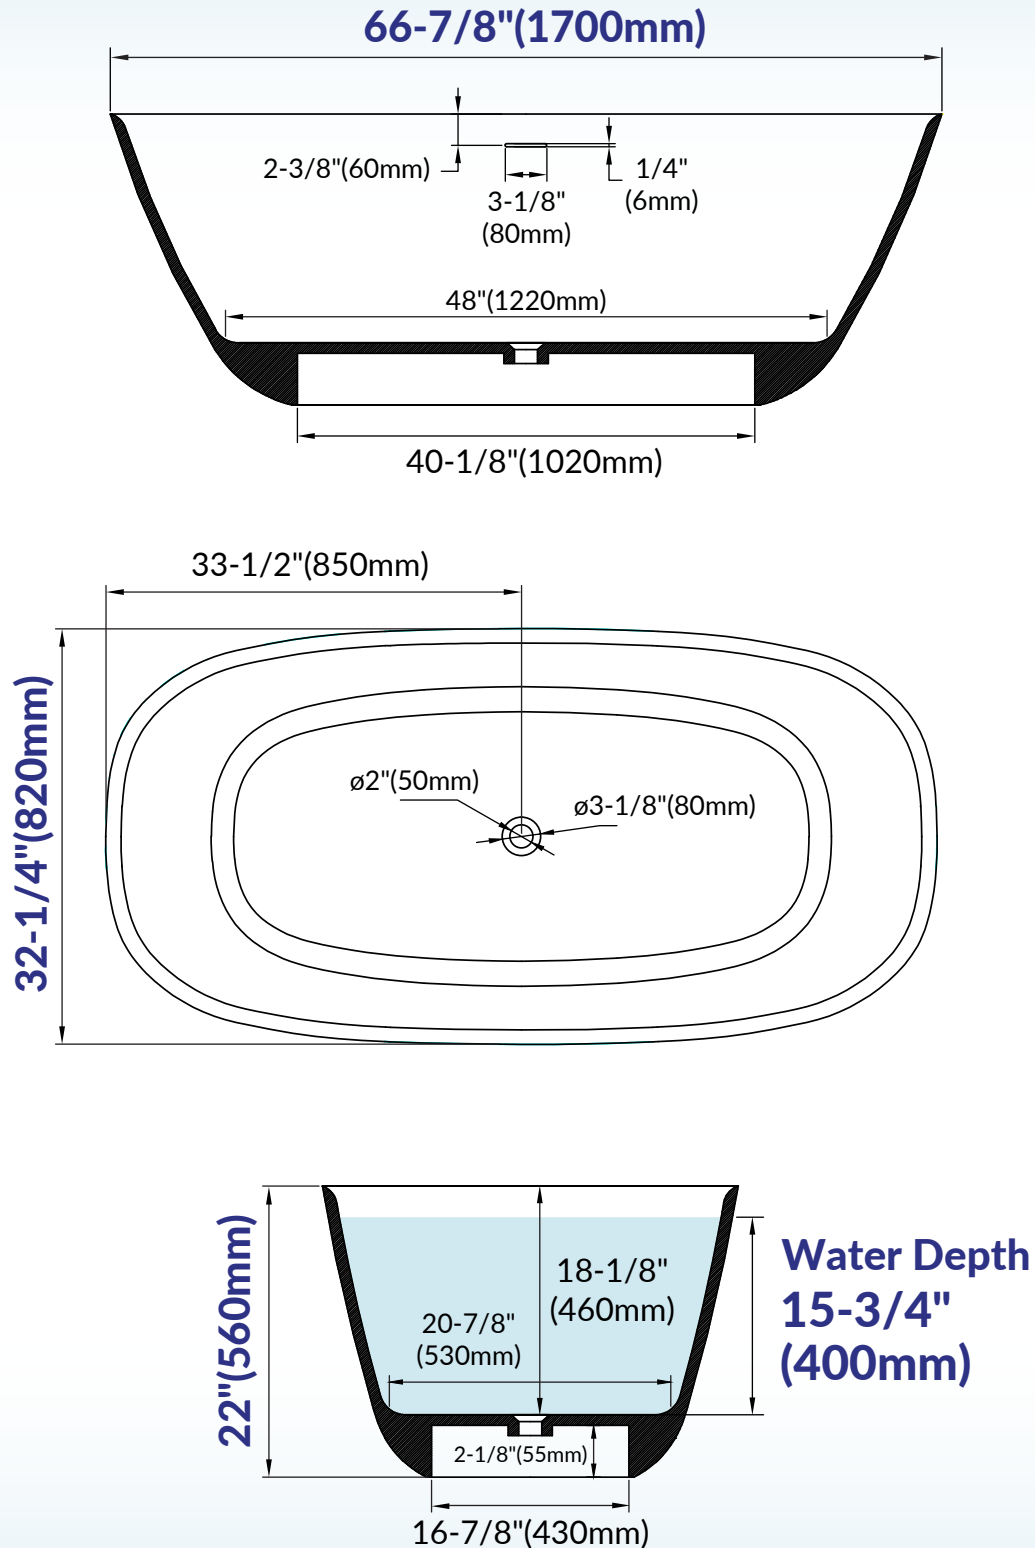

WOODBIDGE®

IMPORTANT INFORMATION

- Measurements are $\pm 1/2"$ and subject to change without notice
- Specifications & Configurations are subject to change without notice
- Please measure tub on-site before installation

- Measurements herein supersede all others published prior to publication date shown below
- Before ordering or installing, please consider future access to equipment