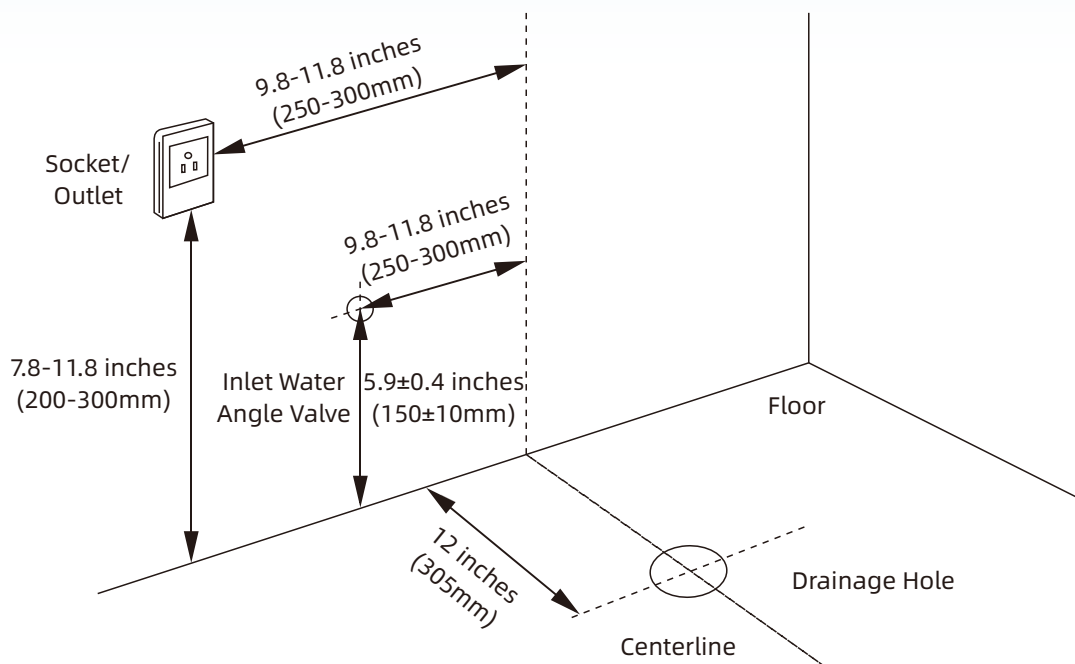

**ATTENTION!** Dimensions may vary by up to 3/8". It is highly recommended to pull all dimensions of actual model for installation and measuring purposes.

**ATTENTION!** Dimensions may vary by up to 3/8". It is highly recommended to pull all dimensions of actual model for installation and measuring purposes.

## Installation Diagram:

#### Power Outlet Installation Instructions:

- Ensure that the power outlet is properly grounded in accordance with applicable electrical codes.
- The power cord should have a length of 1.5 meters. The location of the power outlet should be in close proximity to facilitate the installation and disassembly of this product, while also maintaining a safe distance from the bathtub area.
- It is strongly recommended to use a waterproof-type outlet. Do not use extension cords to connect this product. Failure to follow these instructions could result in fire or electrical shock.