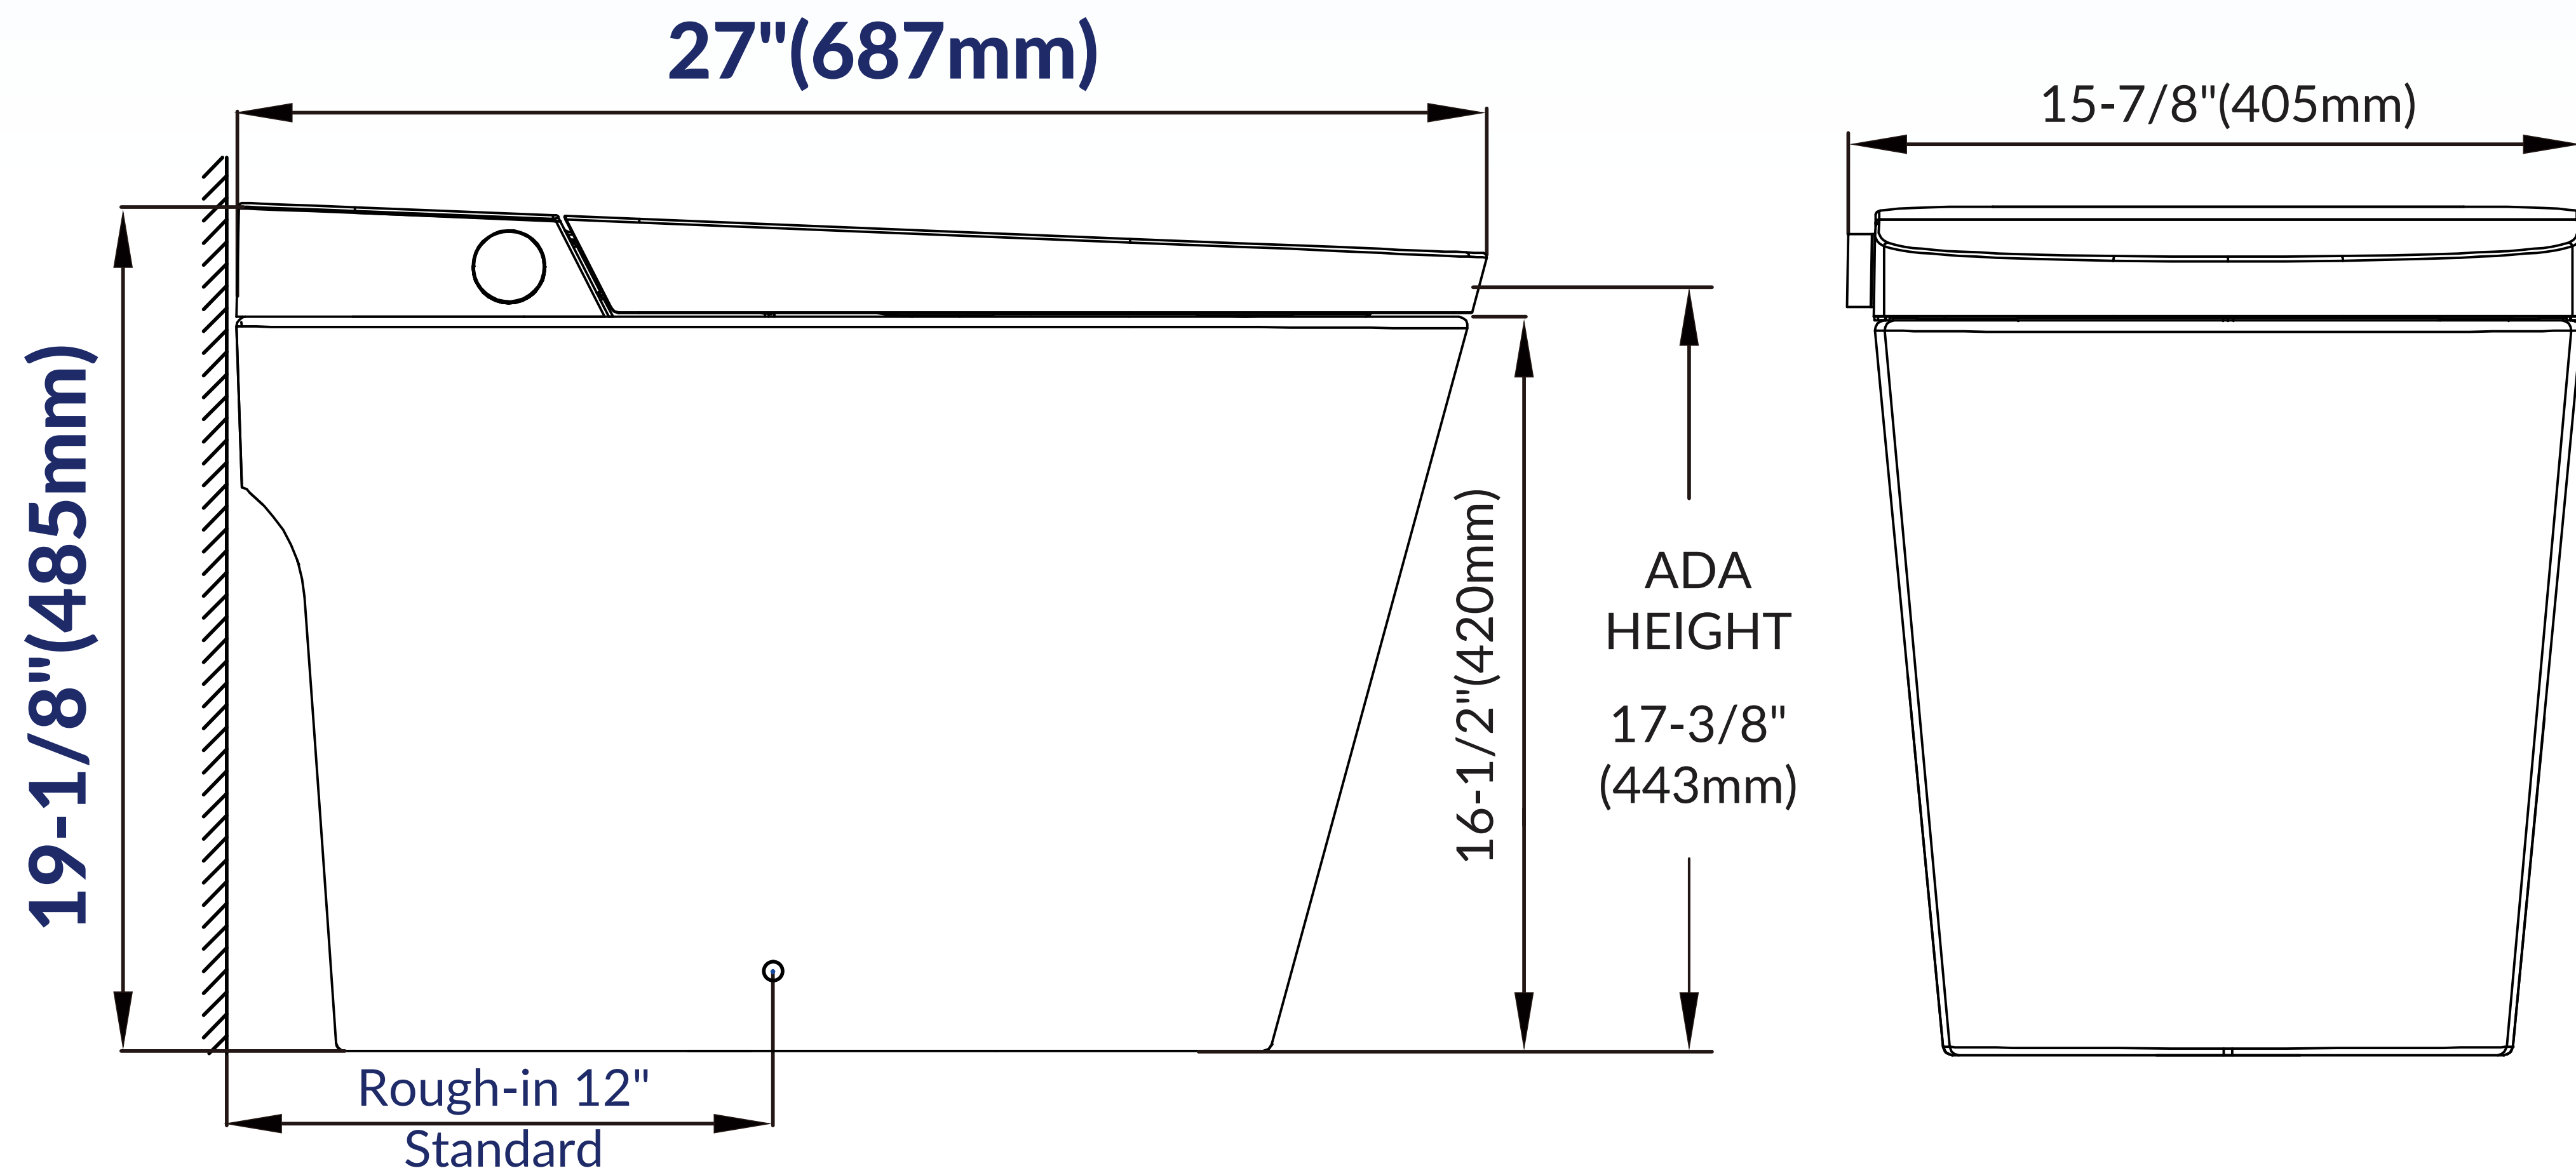

WOODBIDGE®

ATTENTION! Dimensions may vary by up to 3/8". It is highly recommended to pull all dimensions of actual model for installation and measuring purposes.

WOODBIDGE®

WARNING

Power Outlet Installation Instructions:

- Ensure that the power outlet is properly grounded in accordance with applicable electrical codes.
- The power cord should have a length of 1.5 meters. The location of the power outlet should be in close proximity to facilitate the installation and disassembly of this product, while also maintaining a safe distance from the bathtub area.
- It is strongly recommended to use a waterproof-type outlet. Do not use extension cords to connect this product. Failure to follow these instructions could result in fire or electrical shock.