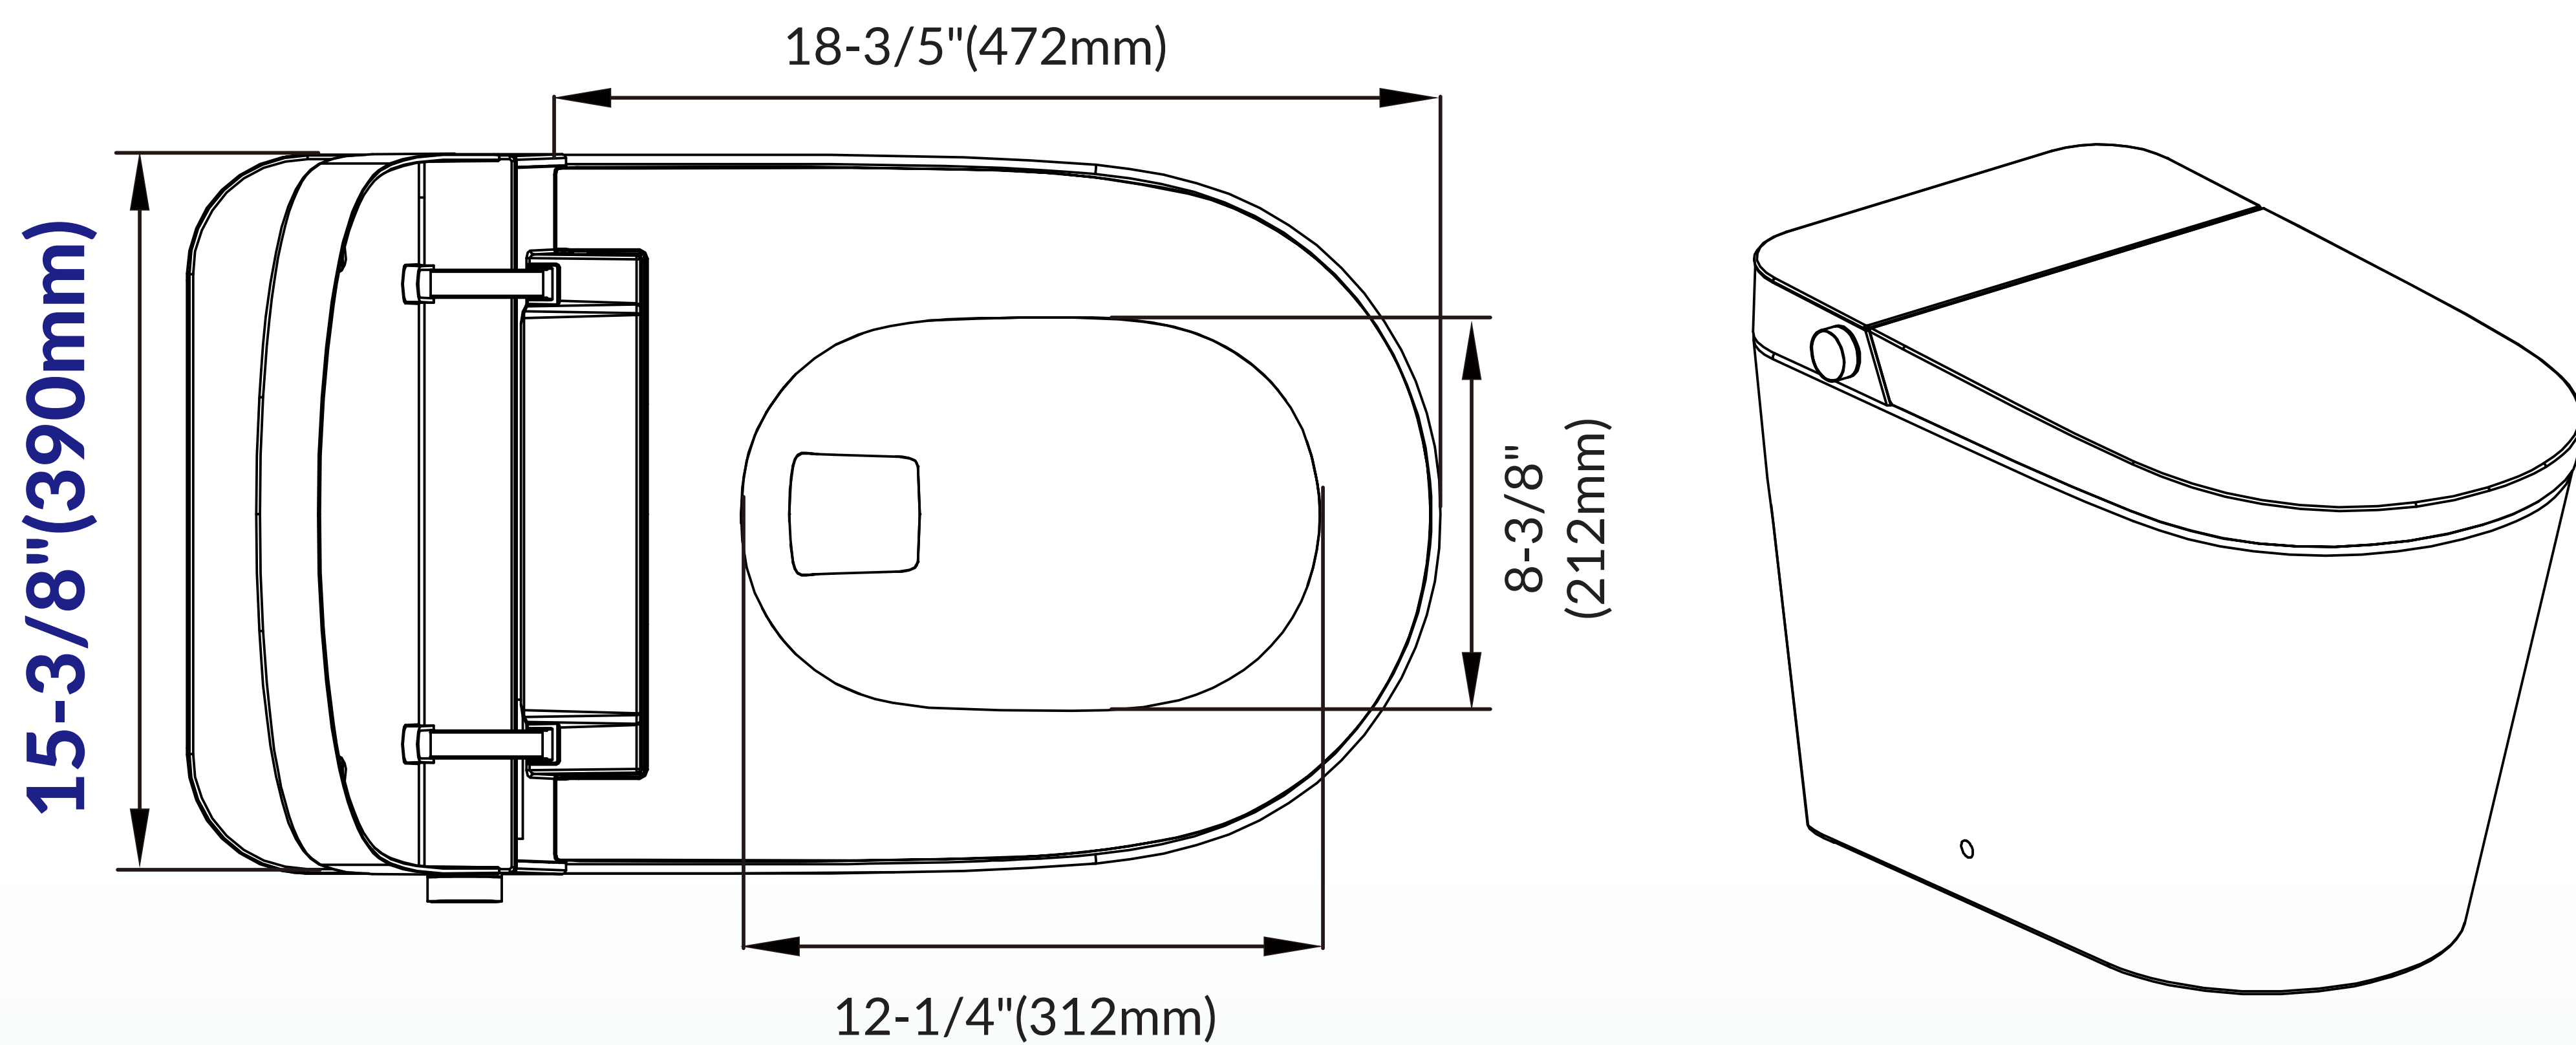

WOODBIDGE®

ATTENTION! Dimensions may vary by up to 3/8". It is highly recommended to pull all dimensions of actual model for installation and measuring purposes.

WOODBIDGE®

WARNING

Power Outlet Installation Instructions:

- Ensure that the power outlet is properly grounded in accordance with applicable electrical codes.
- The power cord should have a length of 1.5 meters. The location of the power outlet should be in close proximity to facilitate the installation and disassembly of this product, while also maintaining a safe distance from the bathtub area.
- It is strongly recommended to use a waterproof-type outlet. Do not use extension cords to connect this product. Failure to follow these instructions could result in fire or electrical shock.