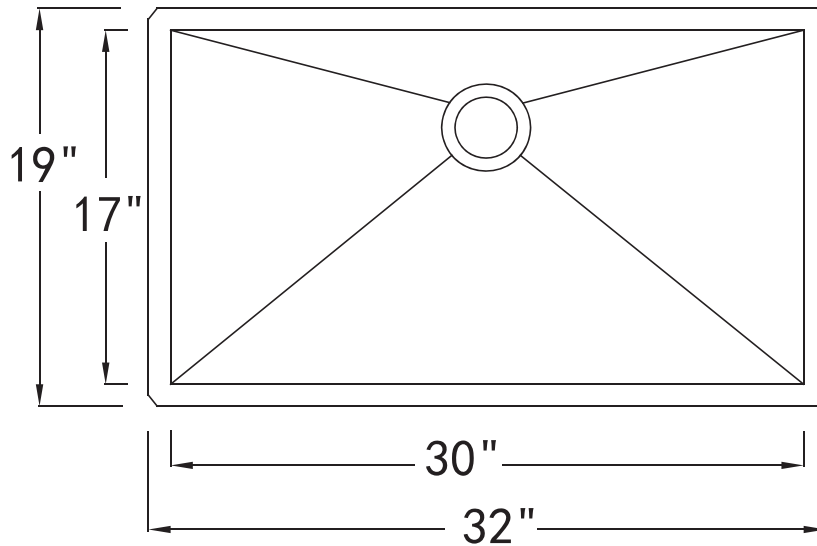

WOODBIDGE®

MKA3219

OVERALL: 32" X 19"

DEPTH: 10"

FINISH: ALL SATIN

SINK GAUGE: 16