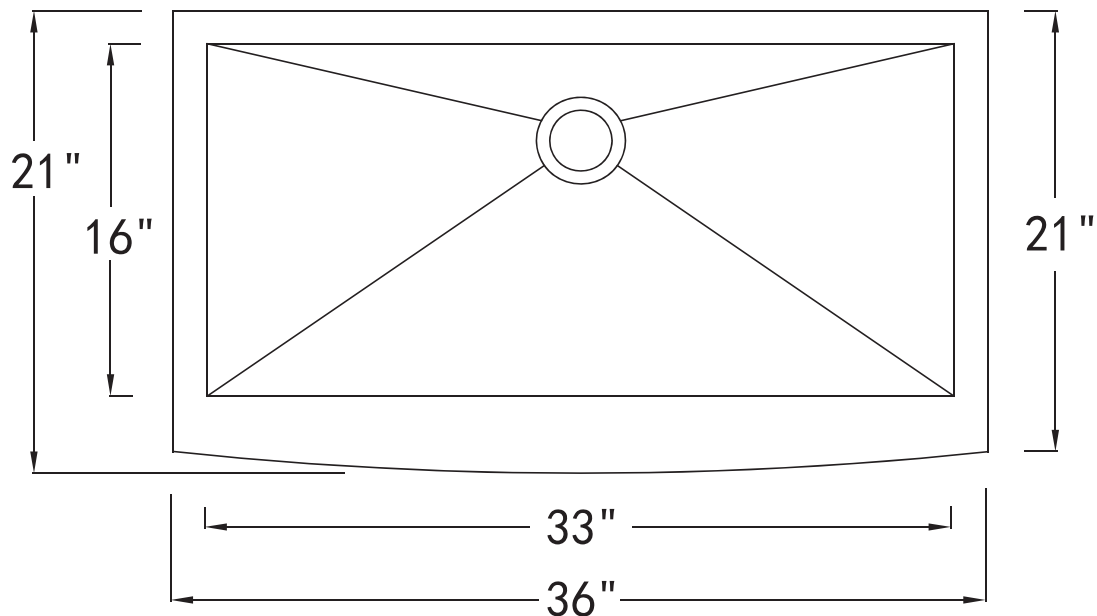

WOODBIDGE[®]

MKF3621

OVERALL: 36" X 21"

DEPTH: 10"

FINISH: ALL SATIN

SINK GAUGE: 16