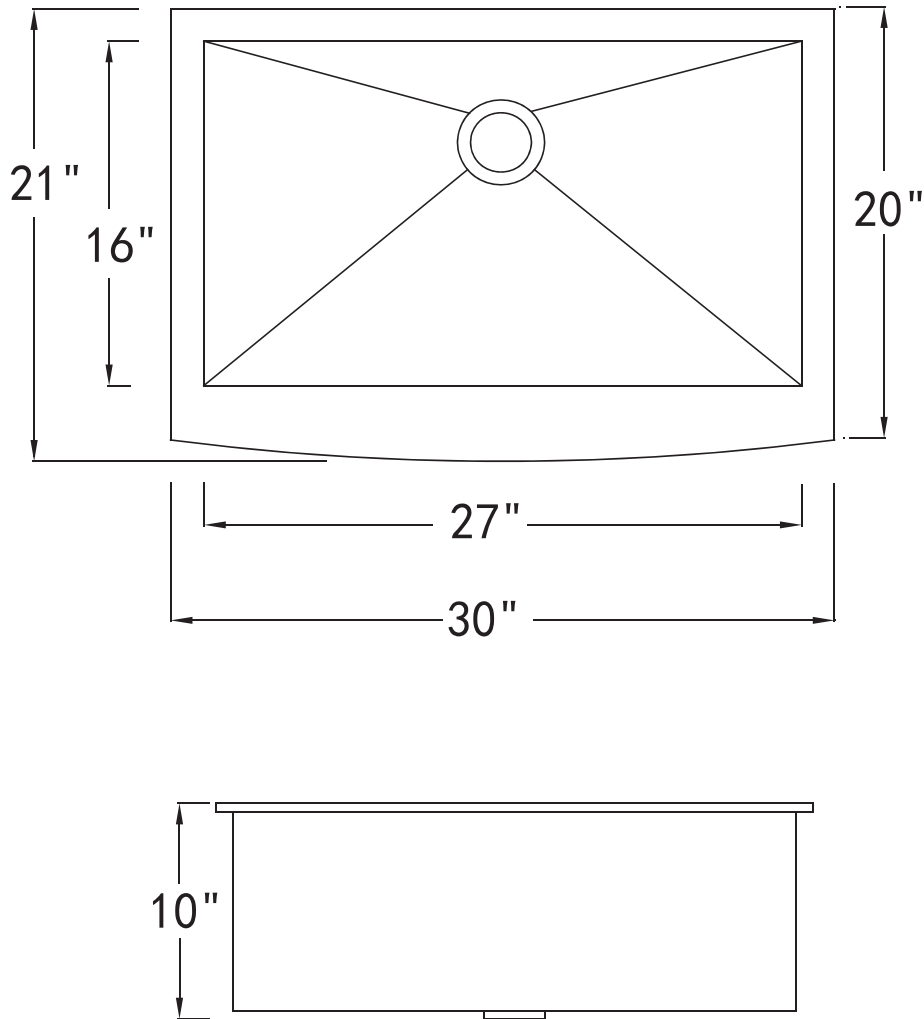

WOODBIDGE®

MKF3021

OVERALL: 30" X 21"

DEPTH: 10"

FINISH: ALL SATIN

SINK GAUGE: 16