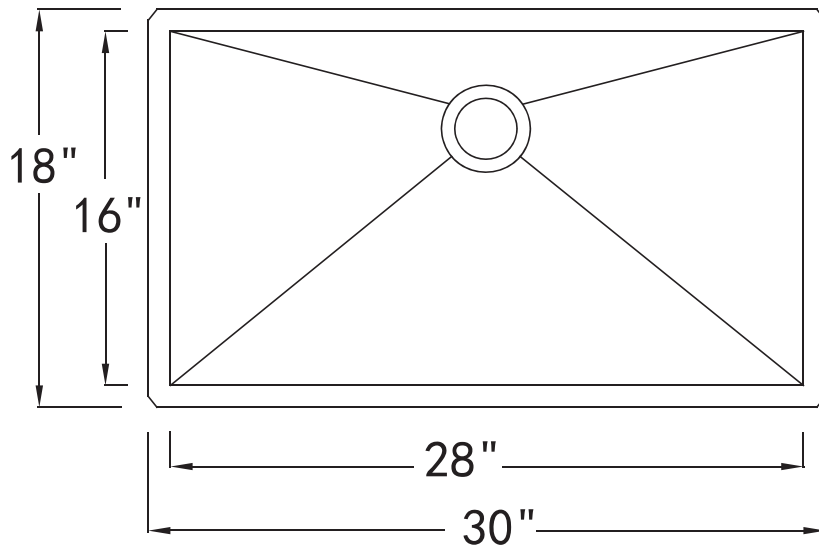

WOODBIDGE[®]

MKA3018

OVERALL: 30" X 18"

DEPTH: 10"

FINISH: ALL SATIN

SINK GAUGE: 16